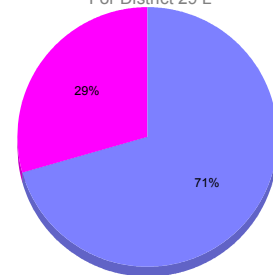

Membership Results 2011-2012

Goal, New, Dropped, Gain/Loss

Comparison of Membership Gain/Loss

Current Year Compared to the Previous Year

Gender Comparison 2010-2011

For District 29 L

Oct/Nov/Dec

■ Male ■ Female