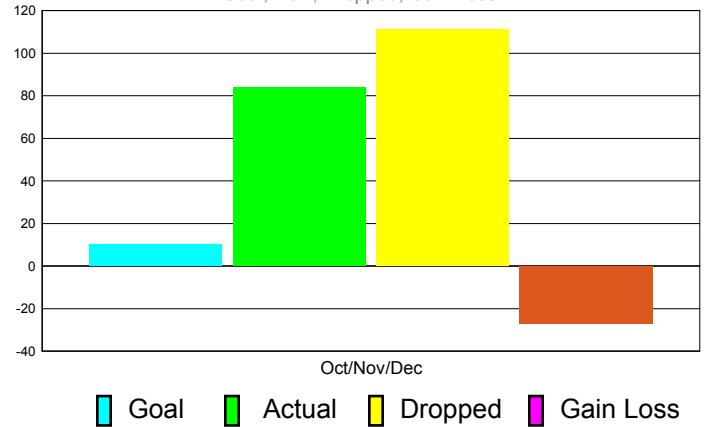

Membership Results 2011-2012

Goal, New, Dropped, Gain/Loss